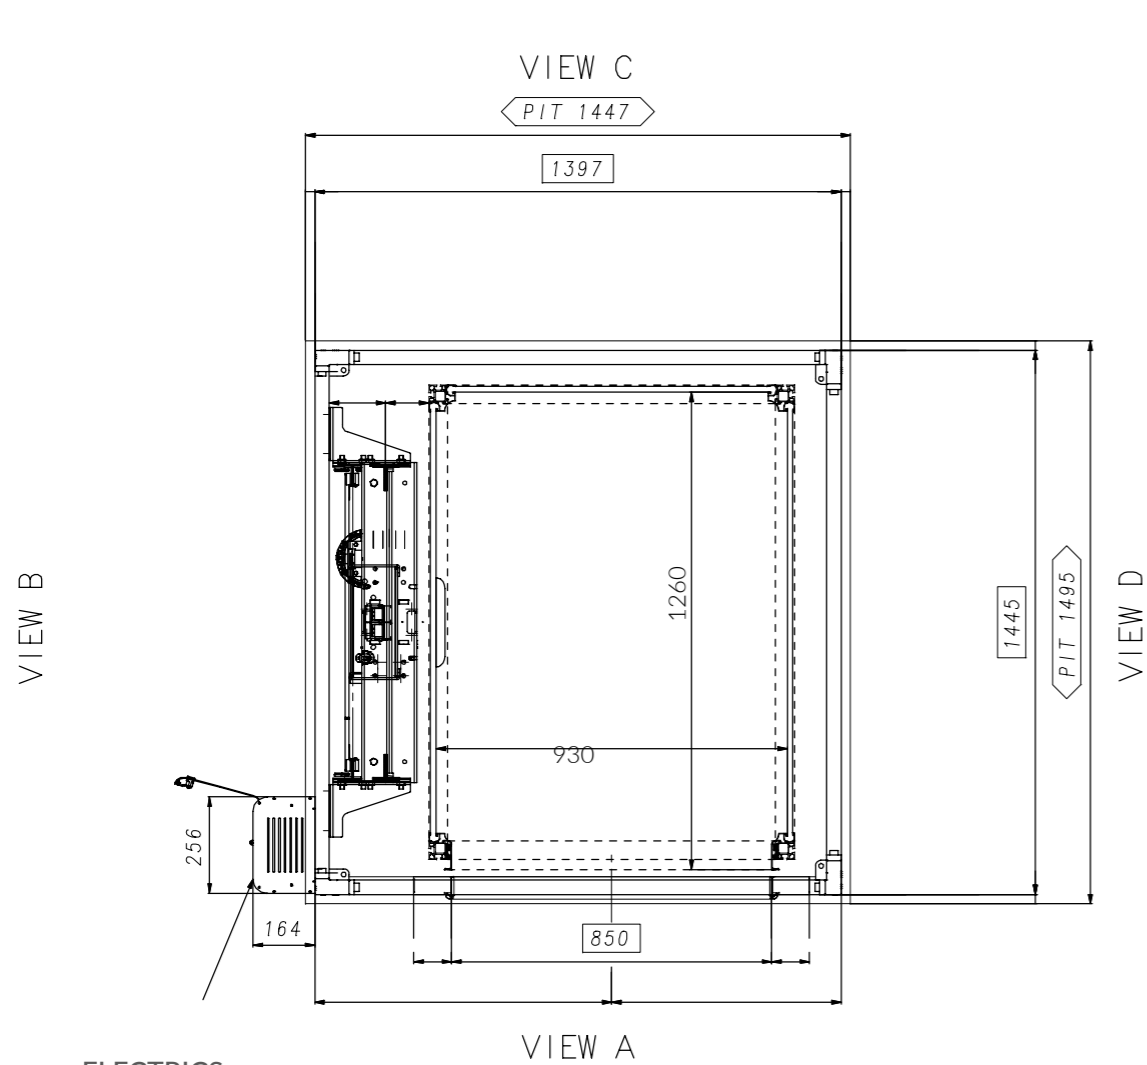

Configurable

The size of the structure can be adjusted according to various needs; up to a maximum height of 10 metres.

Adaptable

Ingenious and simple fixing system which allows you to adapt the tower on site, directly to its surrounds.

ELECTRICS
CABINET H=1980
ON THE BOTTOM
FLOOR

PIT MIN: 140MM

TRAVEL:
2 STOPS MODEL MAX 4000MM
3 STOPS (+1) MODEL MAX 7500MM

HEADROOM MIN: 2360MM

Through Entrance

The following specification details are for the Eltec Volare with a through entrance configuration. Please note: these specifications are for general use only.