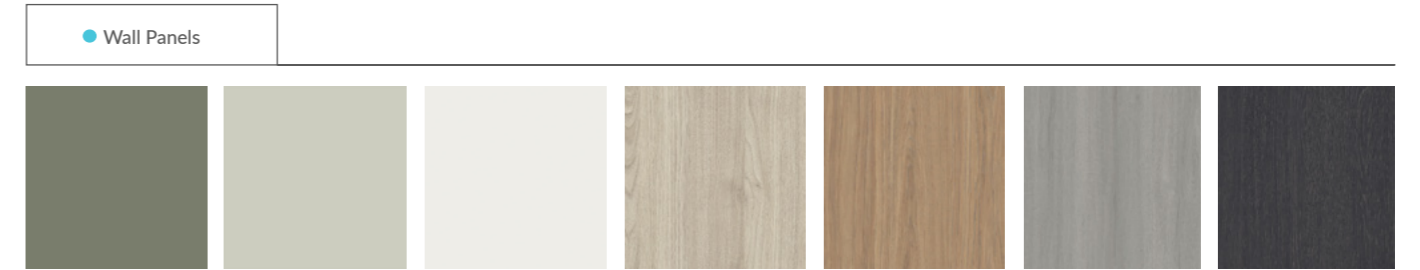

Held in stock

No structural walls required

Note: Glass door shown on this Eltec Volare is non-standard.

Customise Your Elevator

Select from a range of beautiful internal cabin surfaces, which include a curated range of solid colours and embossed woodgrain finishes.