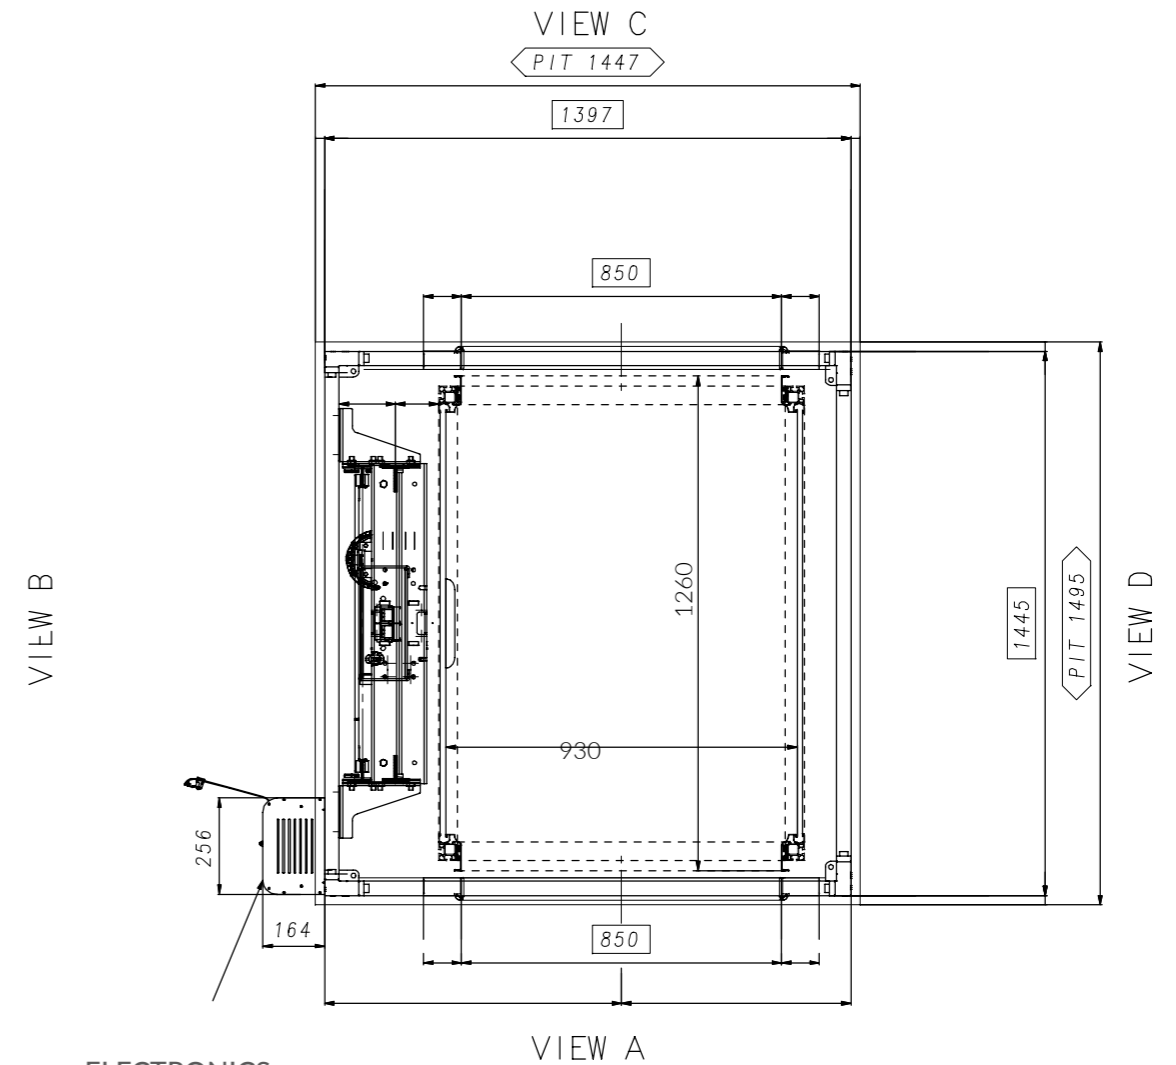

Configurable

The size of the structure can be adjusted according to various needs; up to a maximum height of 10 metres.

Adaptable

Ingenious and simple fixing system which allows you to adapt the tower on site, directly to its surrounds.

ELECTRICS
CABINET H=1980
ON THE BOTTOM
FLOOR

PIT MIN: 140MM

TRAVEL:
2 STOPS MODEL MAX 4000MM
3 STOPS (+1) MODEL MAX 7500MM

HEADROOM MIN: 2360MM

Through Entrance

The following specification details are for the Eltec Volare with a through entrance configuration. Please note: these specifications are for general use only.