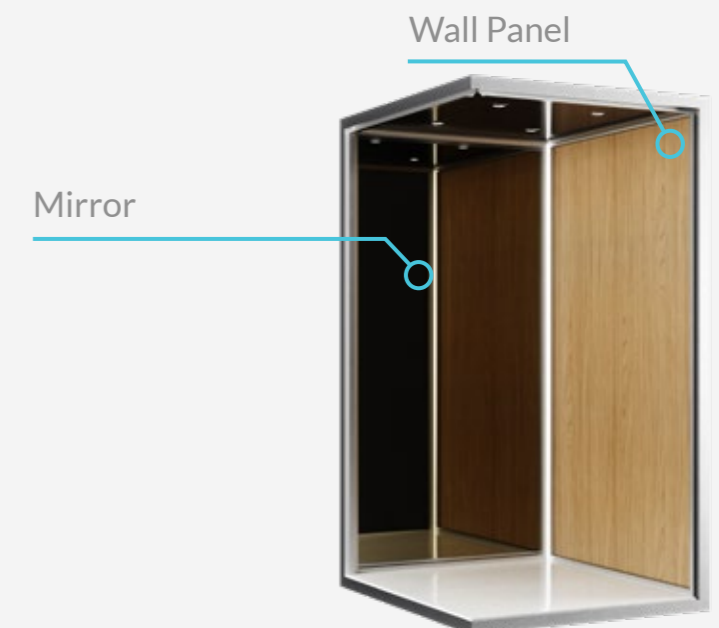

Burnished
(mirror)

Stainless Steel Lucido 7
(mirrored)

Stainless Steel 2WL Lucido

Stainless Steel Lino Lucido

Stainless Steel SB
(brushed)

Application

Control Panel and Trims

Standard